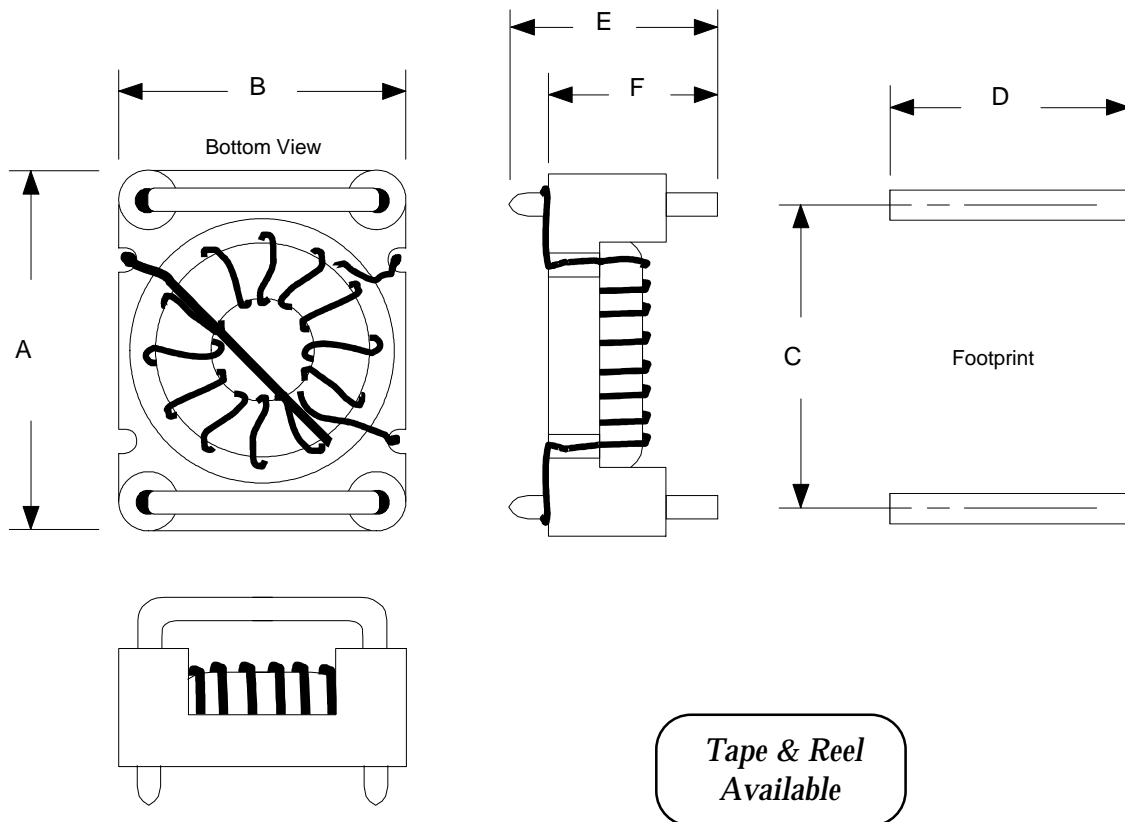

Sled Style Surface Mount

Package Dimensions in Inches

Size Code	A Max.	B Max.	C $\pm .005$	D $\pm .005$	E Max.	F $\pm .010$
1	0.400	0.350	0.300	0.245	0.250	0.190
2	0.485	0.430	0.375	0.320	0.330	0.275
3	0.625	0.525	0.500	0.400	0.400	0.315
4	0.725	0.575	0.600	0.450	0.410	0.325

Specifications are subject to change without notice

SLEDSTYLE