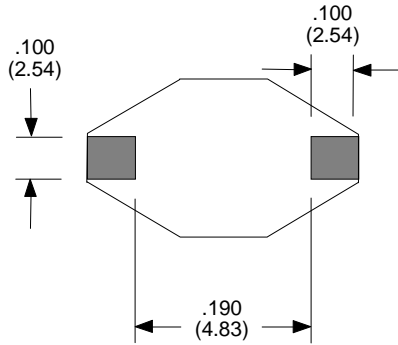

SURFACE MOUNT DRUM CORE INDUCTOR

SIZE 1

Physical Dimensions
inches (mm)

SIZE 2

Physical Dimensions
inches (mm)

DRUMSM

SURFACE MOUNT DRUM CORE INDUCTOR

SIZE 3

Physical Dimensions
inches (mm)

SIZE 4

Physical Dimensions
inches (mm)

DRUMSM