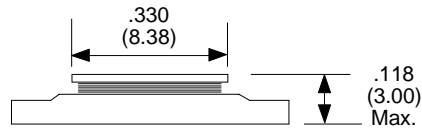

SURFACE MOUNT DRUM CORE INDUCTOR

SIZE 1

Physical Dimensions
inches (mm)

SIZE 2

Physical Dimensions
inches (mm)

DRUMSM

SURFACE MOUNT DRUM CORE INDUCTOR

SIZE 3

Physical Dimensions
inches (mm)

SIZE 4

Physical Dimensions
inches (mm)

DRUMSM