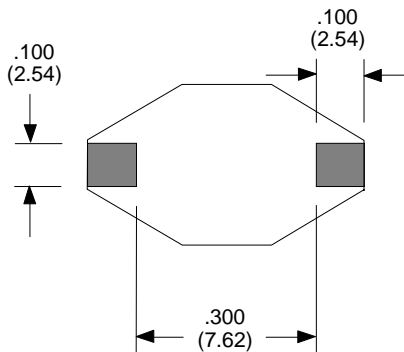

SURFACE MOUNT DRUM CORE INDUCTOR

SIZE 1

Physical Dimensions
inches (mm)

SIZE 2

Physical Dimensions
inches (mm)

DRUMSM

SURFACE MOUNT DRUM CORE INDUCTOR

SIZE 3

Physical Dimensions
inches (mm)

SIZE 4

Physical Dimensions
inches (mm)

DRUMSM