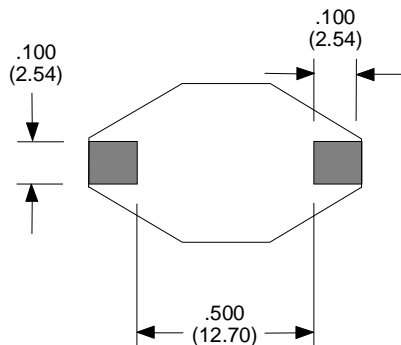

SURFACE MOUNT DRUM CORE INDUCTOR

SIZE 1

Physical Dimensions
inches (mm)

SIZE 2

Physical Dimensions
inches (mm)

DRUMSM

SURFACE MOUNT DRUM CORE INDUCTOR

SIZE 3

Physical Dimensions
inches (mm)

SIZE 4

Physical Dimensions
inches (mm)

DRUMSM