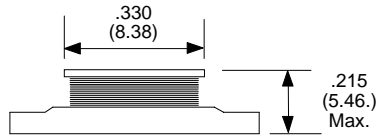

SURFACE MOUNT DRUM CORE INDUCTOR

SIZE 1

Physical Dimensions
inches (mm)

SIZE 2

Physical Dimensions
inches (mm)

DRUMSM

SURFACE MOUNT DRUM CORE INDUCTOR

SIZE 3

Physical Dimensions
inches (mm)

SIZE 4

Physical Dimensions
inches (mm)

DRUMSM