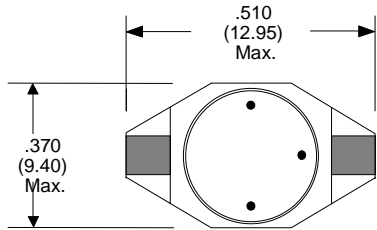

SURFACE MOUNT DRUM CORE INDUCTOR

SIZE 1

Physical Dimensions
inches (mm)

SIZE 2

Physical Dimensions
inches (mm)

DRUMSM

SURFACE MOUNT DRUM CORE INDUCTOR

SIZE 3

Physical Dimensions
inches (mm)

SIZE 4

Physical Dimensions
inches (mm)

DRUMSM