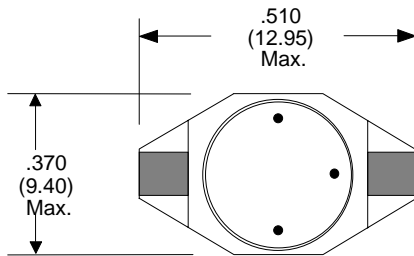

SURFACE MOUNT DRUM CORE INDUCTOR

SIZE 1

Physical Dimensions
inches (mm)

SIZE 2

Physical Dimensions
inches (mm)

DRUMSM

SURFACE MOUNT DRUM CORE INDUCTOR

SIZE 3

Physical Dimensions
inches (mm)

SIZE 4

Physical Dimensions
inches (mm)

DRUMSM