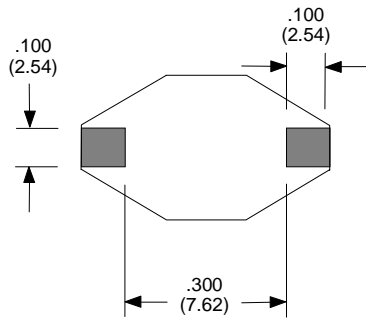

SURFACE MOUNT DRUM CORE INDUCTOR

SIZE 1

Physical Dimensions
inches (mm)

SIZE 2

Physical Dimensions
inches (mm)

DRUMSM

SURFACE MOUNT DRUM CORE INDUCTOR

SIZE 3

Physical Dimensions
inches (mm)

SIZE 4

Physical Dimensions
inches (mm)

DRUMSM