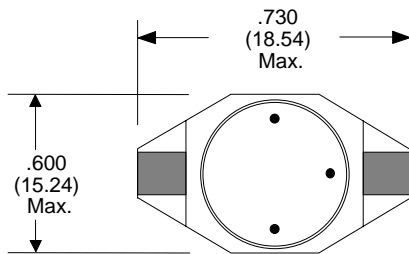

SURFACE MOUNT DRUM CORE INDUCTOR

SIZE 1

Physical Dimensions
inches (mm)

SIZE 2

Physical Dimensions
inches (mm)

DRUMSM

SURFACE MOUNT DRUM CORE INDUCTOR

SIZE 3

Physical Dimensions
inches (mm)

SIZE 4

Physical Dimensions
inches (mm)

DRUMSM