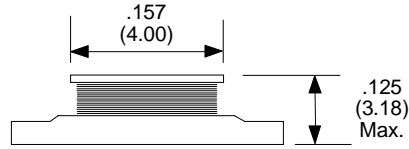

SURFACE MOUNT DRUM CORE INDUCTOR

SIZE 1

Physical Dimensions
inches (mm)

SIZE 2

Physical Dimensions
inches (mm)

DRUMSM

SURFACE MOUNT DRUM CORE INDUCTOR

SIZE 3

Physical Dimensions
inches (mm)

SIZE 4

Physical Dimensions
inches (mm)

DRUMSM