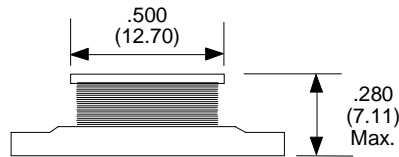

SURFACE MOUNT DRUM CORE INDUCTOR

SIZE 1

Physical Dimensions
inches (mm)

SIZE 2

Physical Dimensions
inches (mm)

DRUMSM

SURFACE MOUNT DRUM CORE INDUCTOR

SIZE 3

Physical Dimensions
inches (mm)

SIZE 4

Physical Dimensions
inches (mm)

DRUMSM