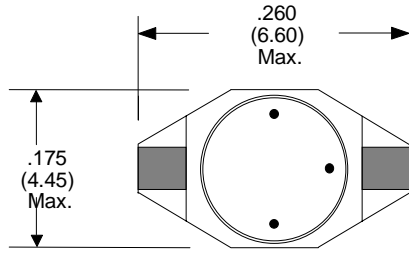

SURFACE MOUNT DRUM CORE INDUCTOR

SIZE 1

Physical Dimensions
inches (mm)

SIZE 2

Physical Dimensions
inches (mm)

DRUMSM

SURFACE MOUNT DRUM CORE INDUCTOR

SIZE 3

Physical Dimensions
inches (mm)

SIZE 4

Physical Dimensions
inches (mm)

DRUMSM