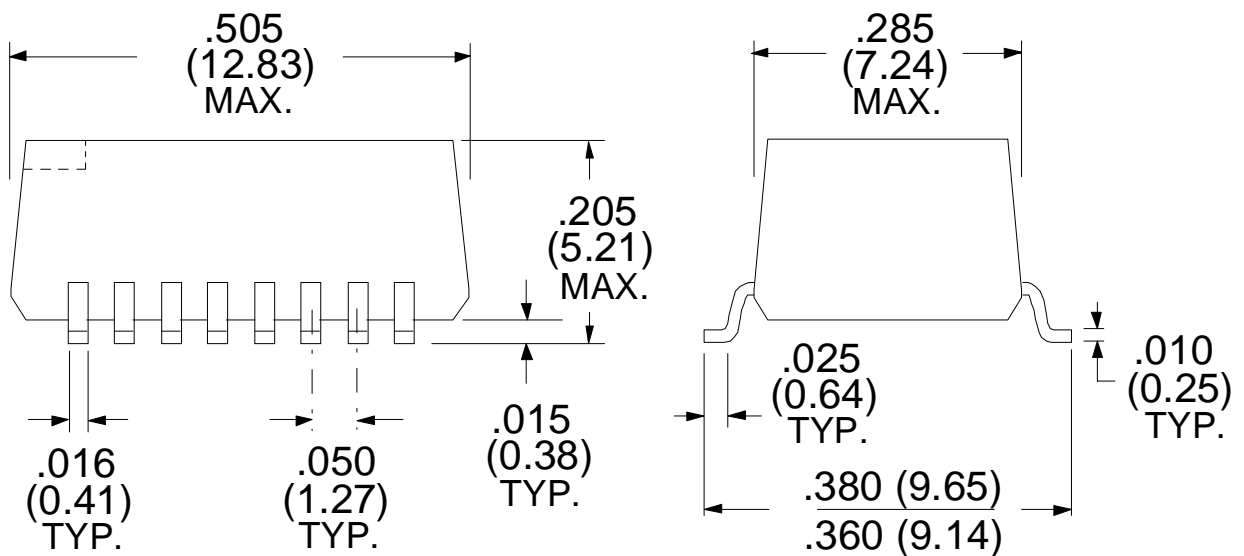

# 50MIL SM16 PINS PACKAGE

## PHYSICAL DIMENSIONS

All dimensions in inches (mm):

**50MSM16P**