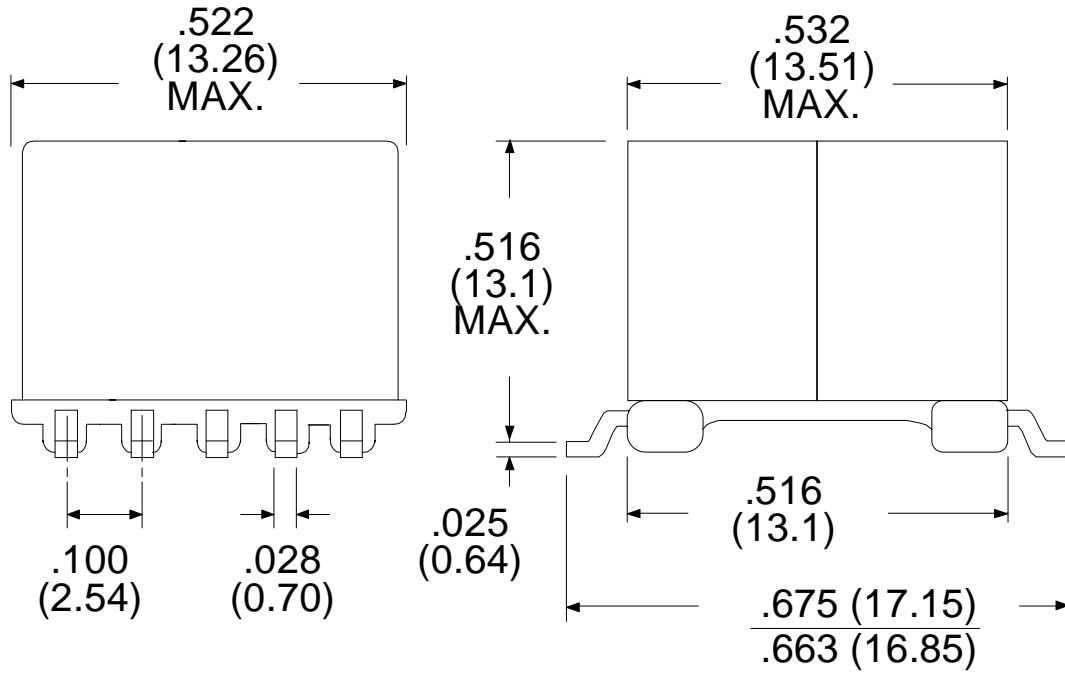

EP13-10SM

EP13-10SM

Rhombus Industries Inc.
Transformers & Magnetic Products

www.rhombus-ind.com

15801 Chemical Lane,
Huntington Beach, CA 92649-1595
Phone: (714) 898-0960 • FAX: (714) 896-0971