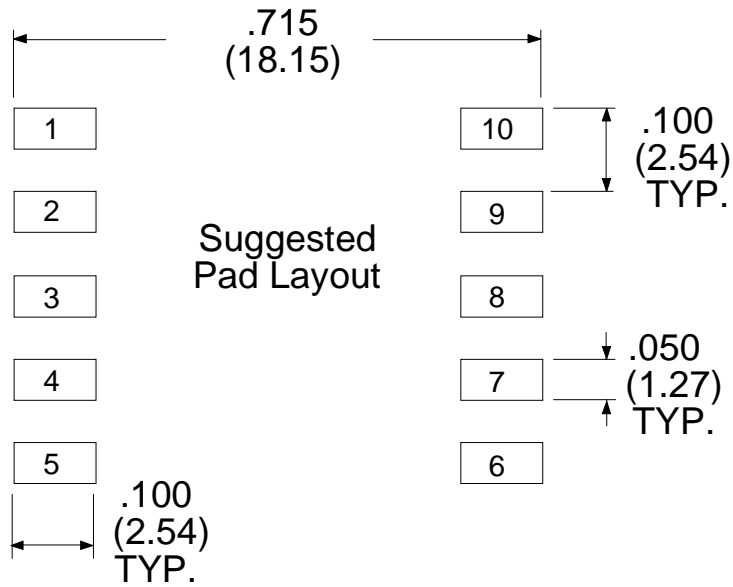

EP13-10SM

EP13-10SM

Rhombus Industries Inc.
Transformers & Magnetic Products

www.rhombus-ind.com

15801 Chemical Lane,
Huntington Beach, CA 92649-1595
Phone: (714) 898-0960 • FAX: (714) 896-0971