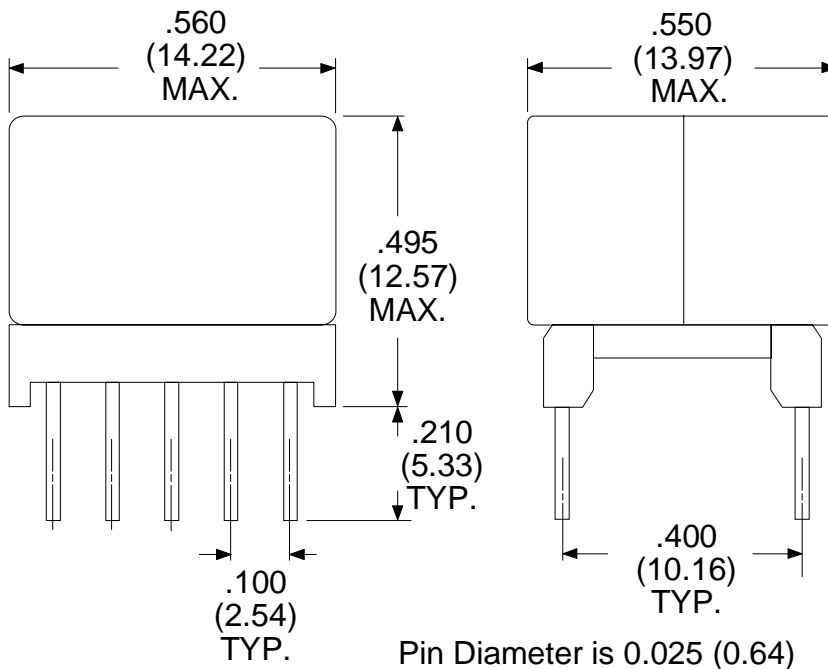

EP13-10

PIN POSITION GRID 0.100 (2.54)

● HOLES FOR BOBBIN PINS

07/02/98