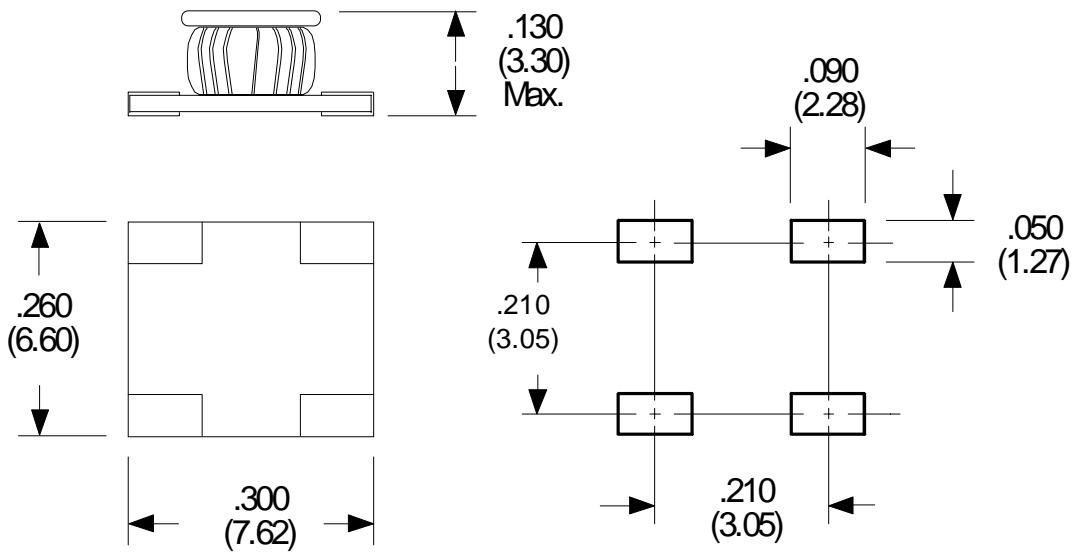

Physical Dimensions inches (mm)

RHOMBUS P/N: L-792	
CUST P/N: 543907	NAME:
DATE: 04/04/02	SHEET: 1 OF 1