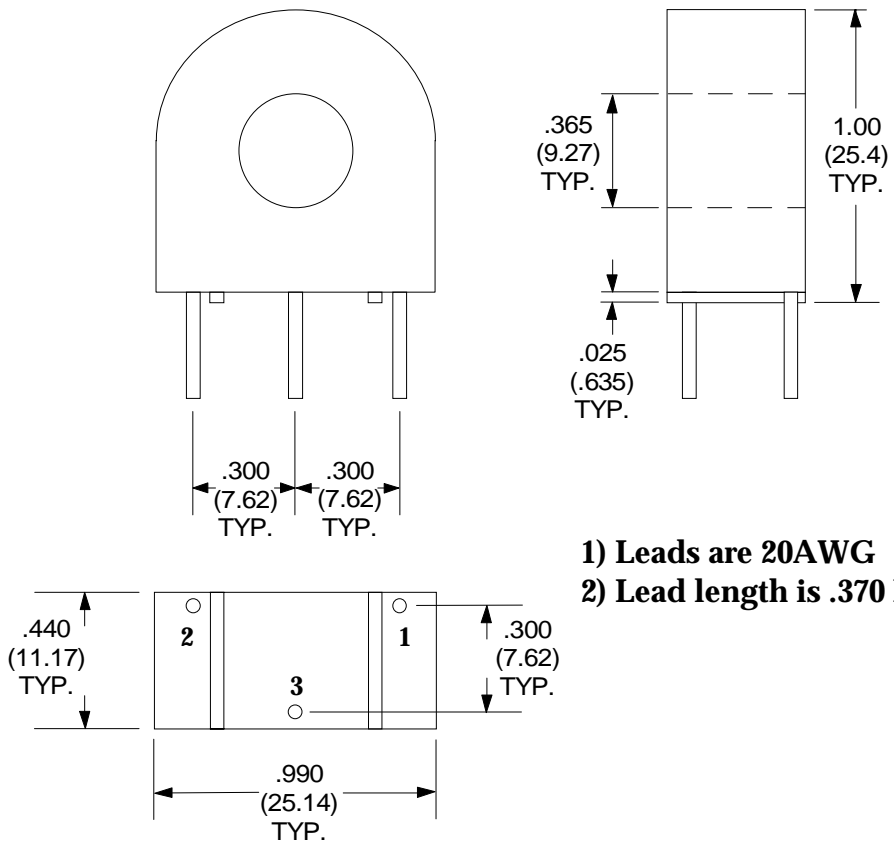

# CURRENT SENSE PACKAGE

All dimensions in inches (mm):

- 1) Leads are 20AWG
- 2) Lead length is .370 Min.

2/25/01